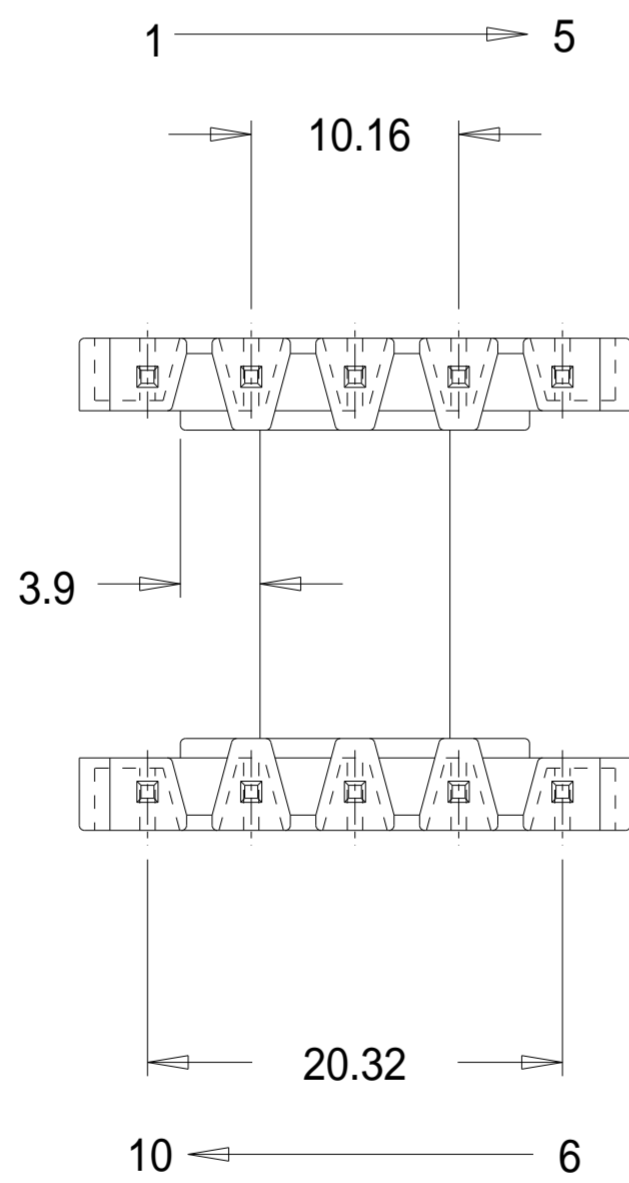

Part No. FE0116

EF 25/13/7 Horizontal Single Section Bobbin

Dimensions in millimetres.