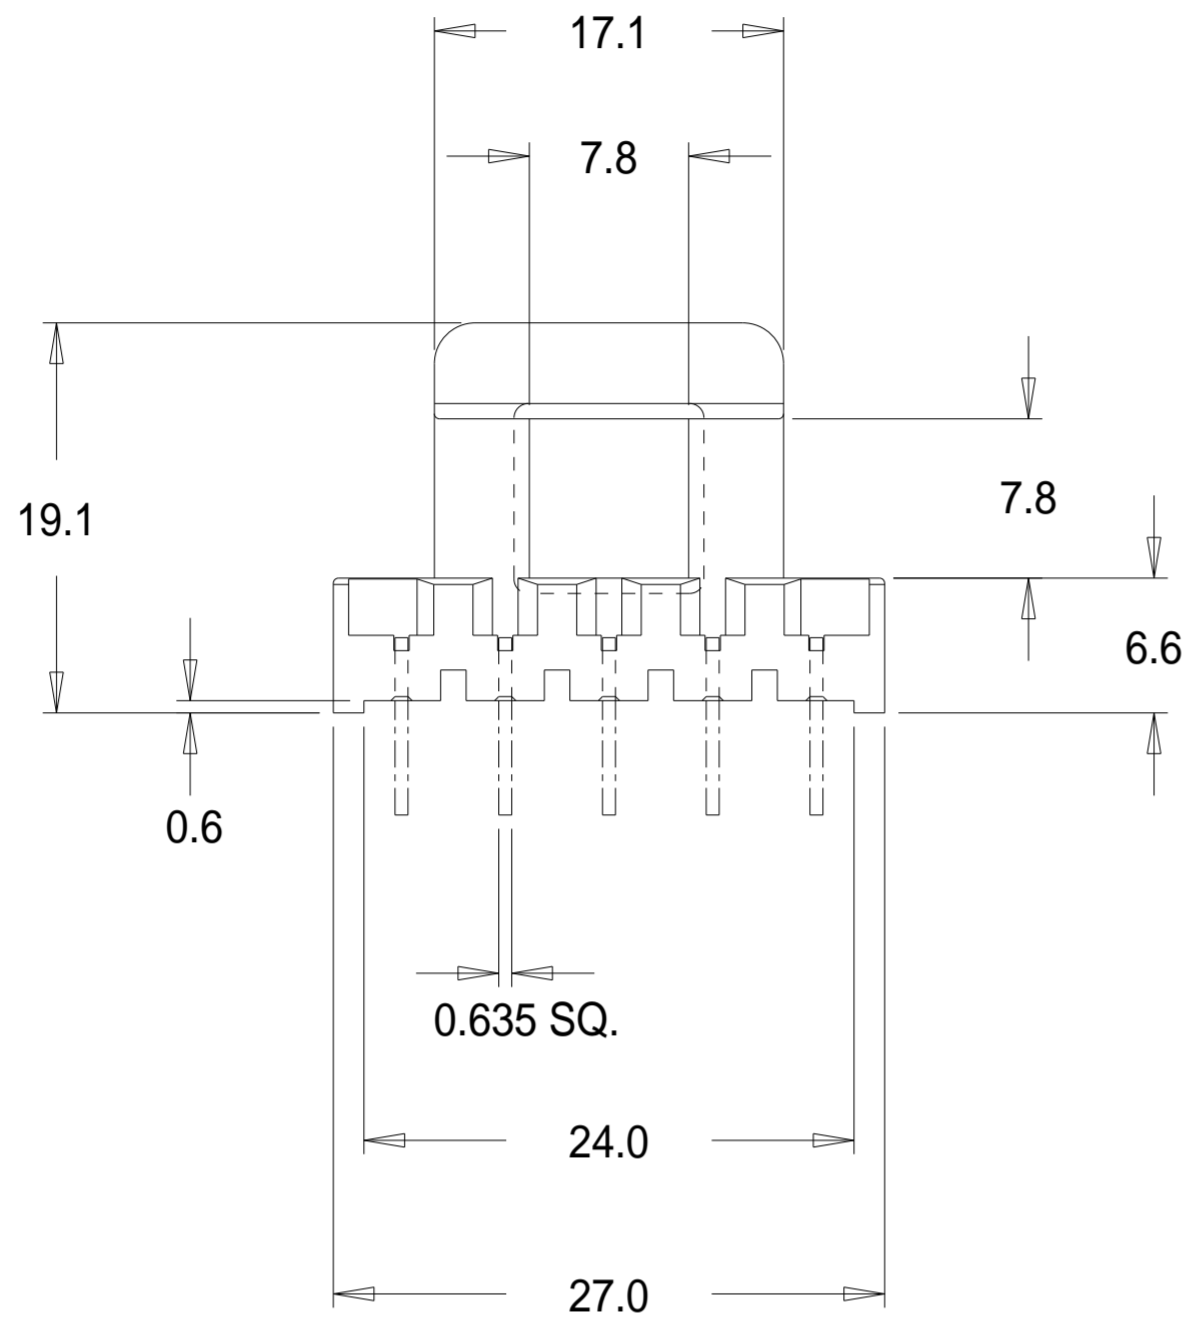

Part No. FE0116

EF 25/13/7 Horizontal Single Section Bobbin

Dimensions in millimetres.