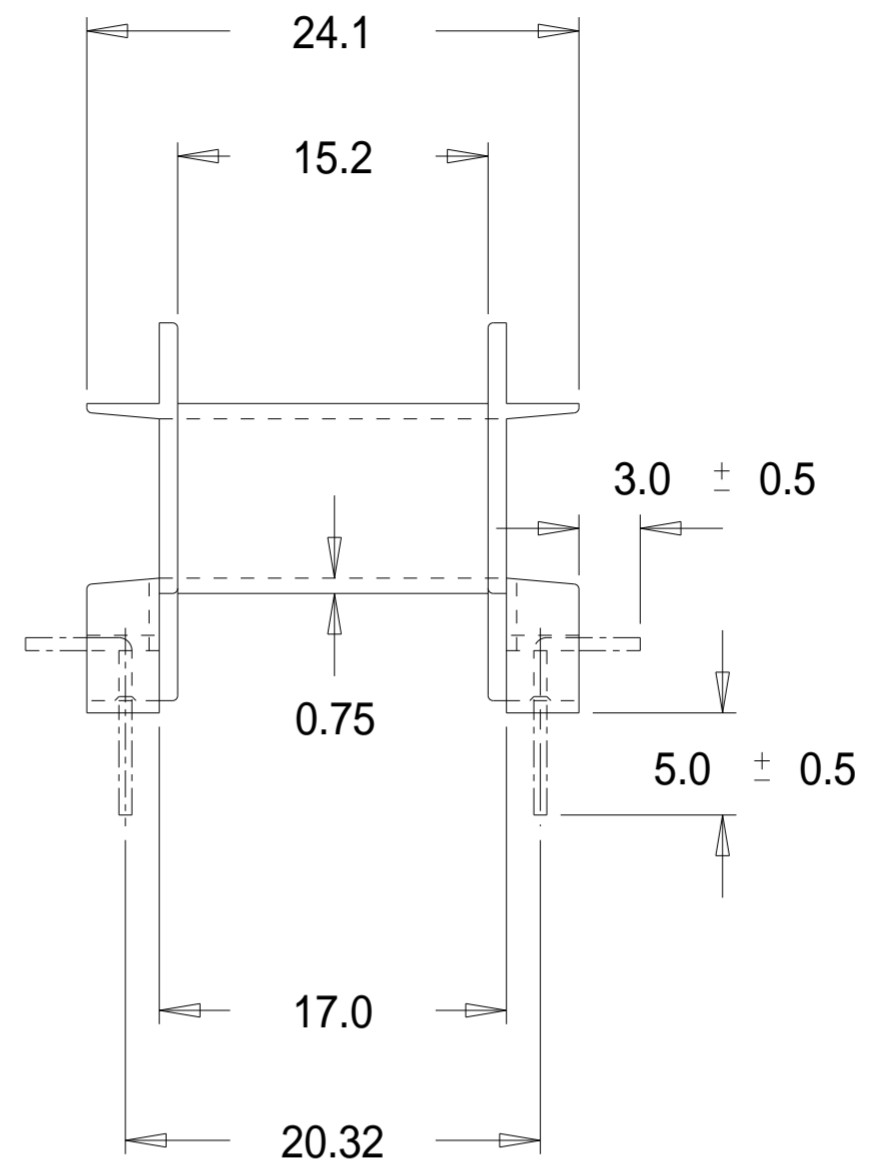

Part No. FE0116

EF 25/13/7 Horizontal Single Section Bobbin

Dimensions in millimetres.